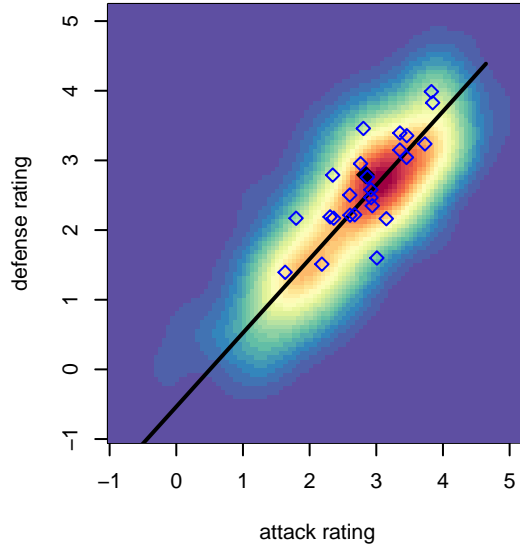

**attack and defense rating
relative to others at age
and all opponents in last 13 months**