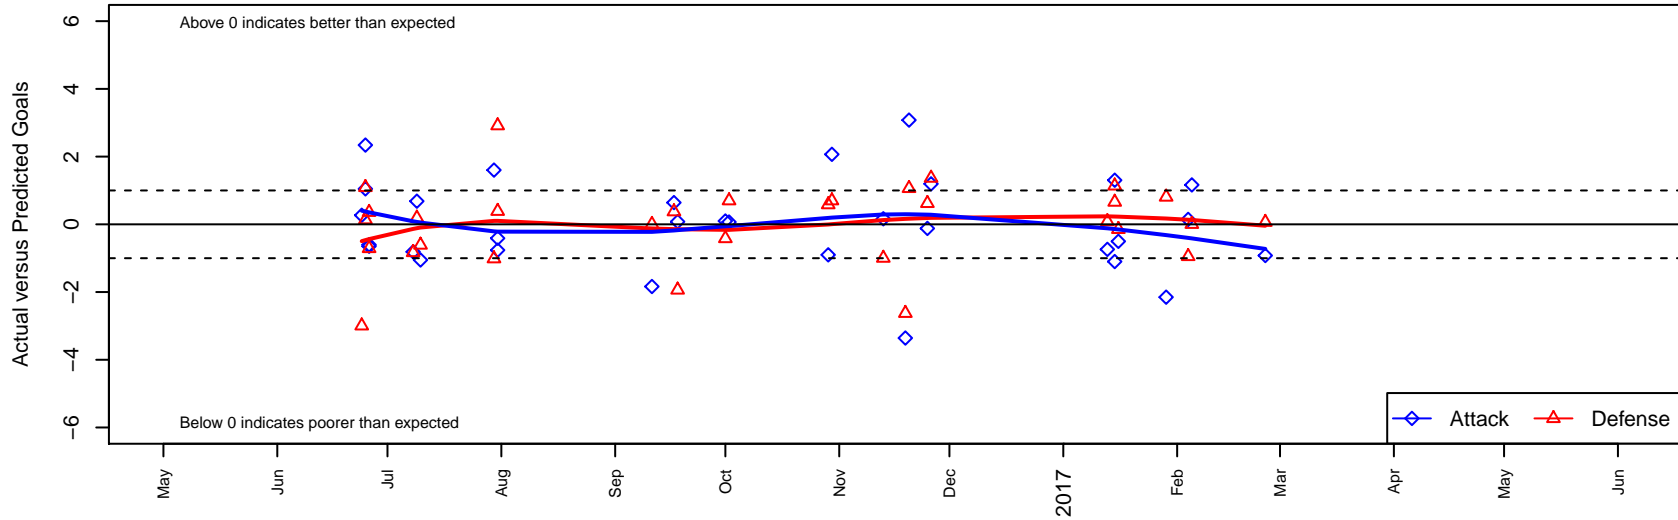

ISC Gunners A B01

Issaquah SC
 Issaquah, WA
 B01 total strength=1612
 attack=17.07 defense=16.35
 fall league = PSPL WSPL 1 U16

alt names used:
 ISC Gunners B01A
 ISC GUNNERS FC ISC GUNNERS B01 A (WA
 ISC Gunners B01A
 ISC GUNNERS FC B01 A (WA)
 ISC GUNNERS FC B01 A (WA)
 ISC Gunners B01A
 ISC GUNNERS FC ISC GUNNERS B01 A (WA

Venues played:
 2016 Clash At the Border Gold/Silver U16
 2016 Nike Crossfire Challenge Super Group U'
 2016 Surf Cup Super White U16
 2016 PSPL WSPL 1 U16
 2016 Surf College Showcase Super White U16
 2016 PacNW Winter Classic Premier U16
 2016 WA Cup HS Gold U16

ISC Gunners A B01
 Dots are actual minus expected GF (blue circles) and GA (red triangles).
 Blue line is smoothed change in attack strength. Red is smoothed change in defense strength.

**attack and defense variance (black dot)
relative to other teams
and top 10 in region**