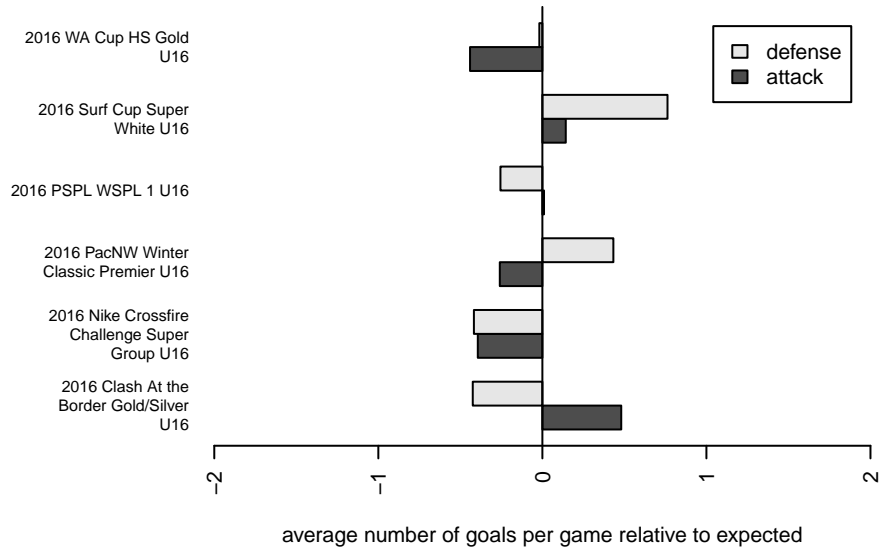

Performance relative to 13 month average