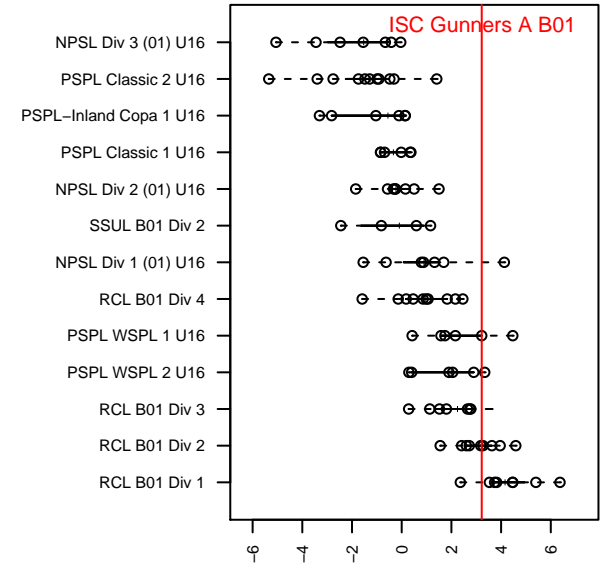

**attack and defense rating
relative to others at age
and all opponents in last 13 months**