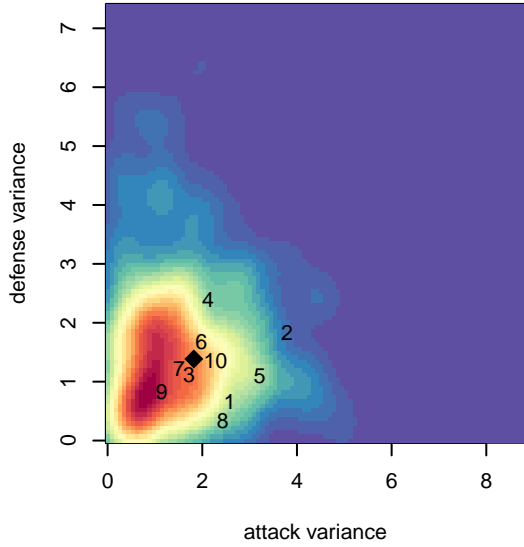

ISC Gunners A B01

Issaquah SC
 Issaquah, WA
 B01 total strength=1612
 attack=17.07 defense=16.35
 fall league = PSPL WSPL 1 U16

alt names used:
 ISC Gunners B01A
 ISC GUNNERS FC ISC GUNNERS B01 A (WA
 ISC Gunners B01A
 ISC GUNNERS FC B01 A (WA)
 ISC GUNNERS FC B01 A (WA)
 ISC Gunners B01A
 ISC GUNNERS FC ISC GUNNERS B01 A (WA

ISC Gunners A B01
 Dots are actual minus expected GF (blue circles) and GA (red triangles).
 Blue line is smoothed change in attack strength. Red is smoothed change in defense strength.

**attack and defense variance (black dot)
relative to other teams
and top 10 in region**