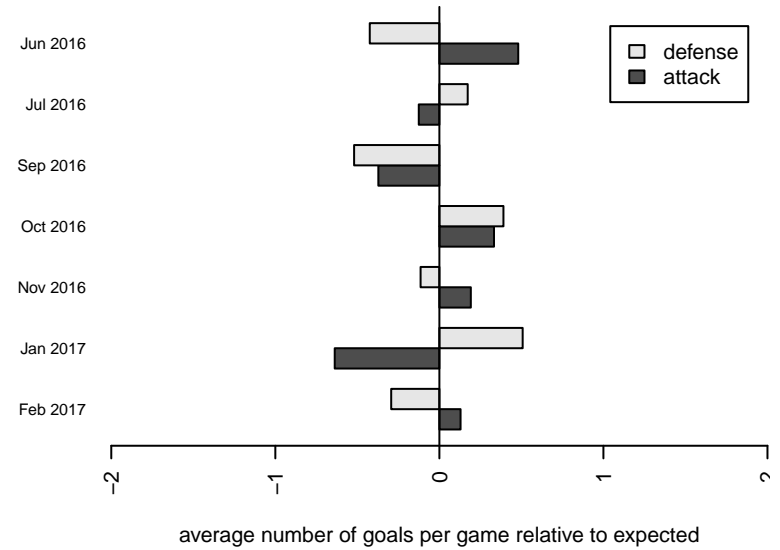

Performance relative to 13 month average